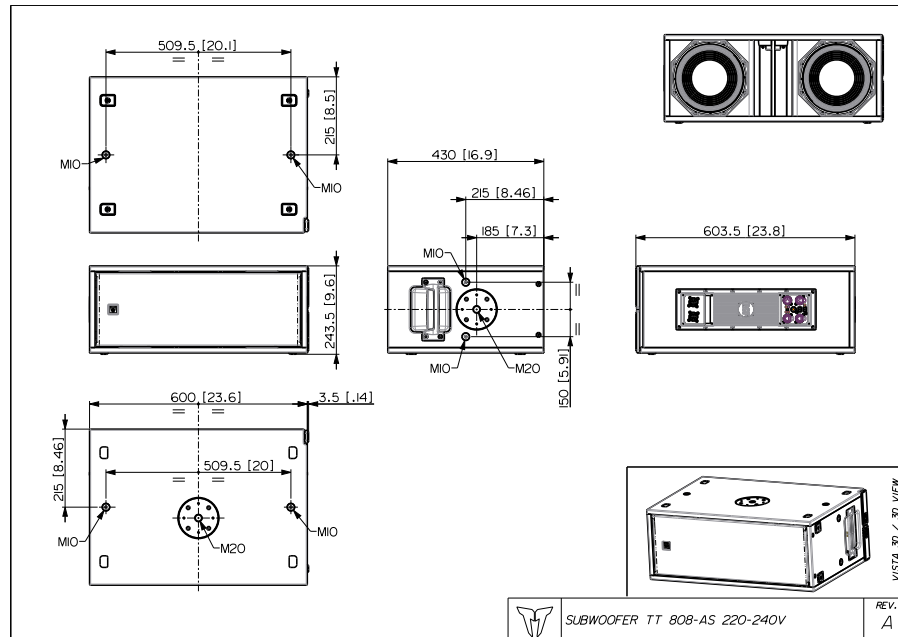

TT 808-AS

PROFESSIONAL ACTIVE SUBWOOFER

Description

TT 808-AS is a compact low-profile high-performance active subwoofer. It features two vented-loaded 8" cone woofers powered by a 1000 Watts two-channel amplifier -one for each woofer- on a baltic birch plywood cabinet painted with black polyurea and weatherproof treatment. Management and tuning are available via RDNet software or using the two preset buttons, a polarity button, and a variable delay accessible from the back panel. The cabinet features rubber feet on two sides and two threaded pole-mounts for horizontal and vertical placement. Two stabilizing brackets make the vertical placement stable and firm. TT 808-AS can be used stand-alone, in subwoofer arrays, or as the low-frequency complement for TT 515-A speaker.

Part Number

13000693 TT 808-AS	220-240 V	Black	EAN 8024530019532
13000731 TT 808-AS	115 V	Black	EAN 8024530019600

TT 808-AS

PROFESSIONAL ACTIVE SUBWOOFER

Line Art 2D

TECHNICAL SPECIFICATIONS

Acoustical specifications	Frequency Response	40 Hz ÷ 400 Hz
	Max SPL @ 1m	129 dB
Transducers	Woofer	2 x 8" neo, 2.5" v.c
Input/Output section	Input signal	bal/unbal
	Input connectors	XLR, RDNet Ethercon
	Output connectors	XLR, RDNet Ethercon
	Input sensitivity	-2 dBu/+4 dBu
Processor section	Protections	Excurs.
	Limiter	Fast Limiter
	Controls	Gain, Equalization, ByPass on board
	RDNet	Onboard
Power section	Total Power	2000 W Peak, 1000 W RMS
	Low frequencies	2000 W Peak, 1000 W RMS
	Cooling	Convection
	Connections	Powercon IN/OUT
Standard compliance	Safety agency	CE compliant
Physical specifications	Cabinet/Case Material	Baltic birch plywood
	Hardware	2X M20 TOP AND SIDE 8X M10 2X SIDE
	Handles	1 X SIDE
	Grille	Steel
	Color	Black
Size / Weight	Height	243.5 mm / 9.59 inches
	Width	603.5 mm / 23.76 inches
	Depth	430 mm / 16.93 inches
	Weight	20 kg / 44.09 lbs